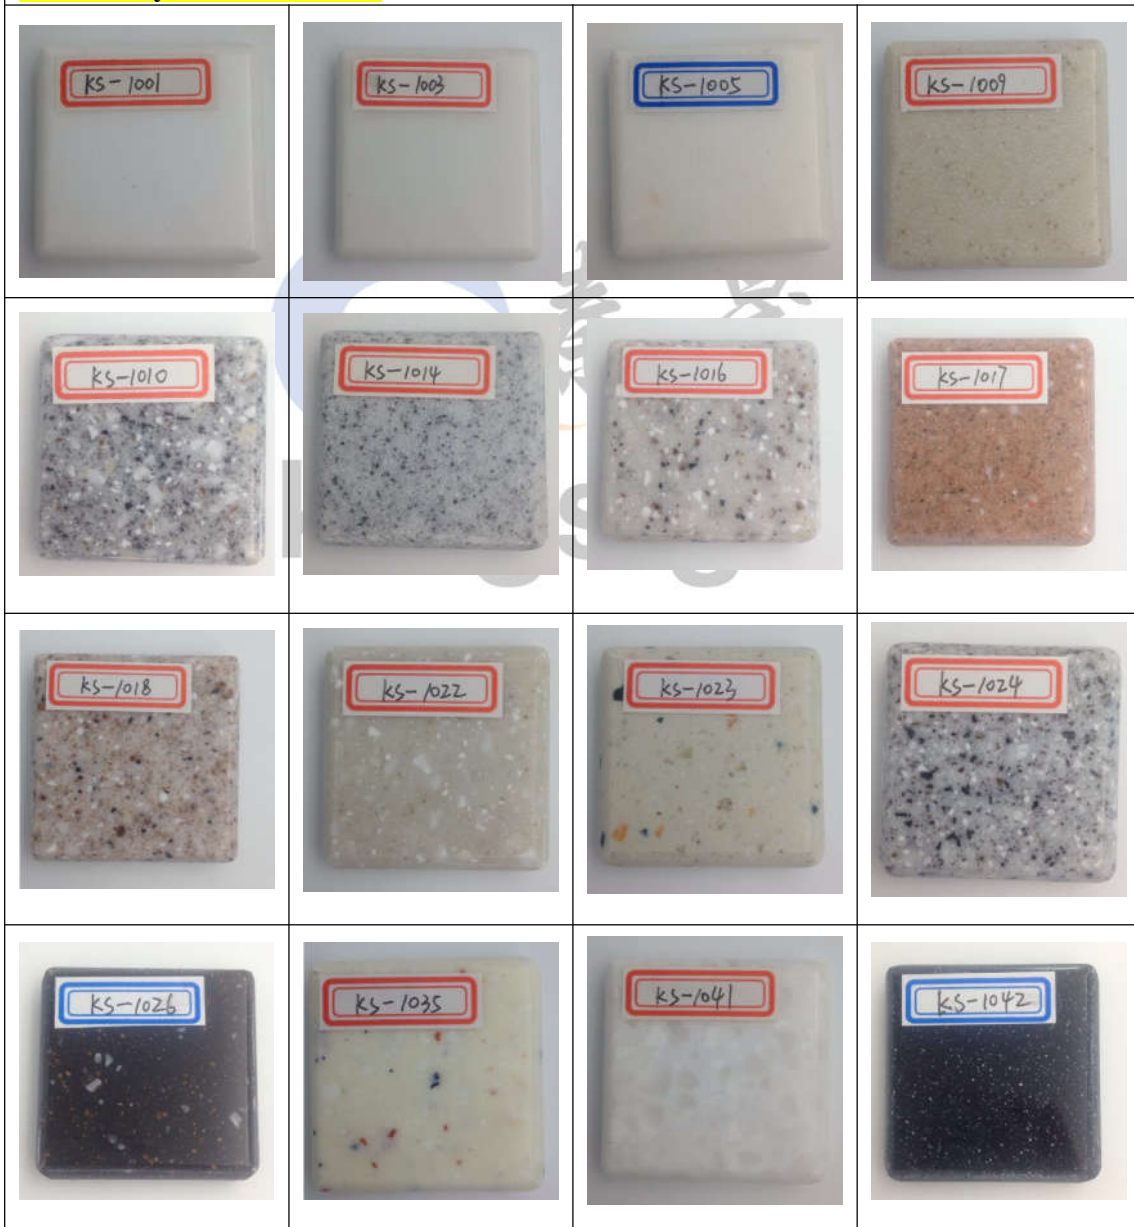

5. Validity Time For Quotation: 30 days

6. If the order quantity is less than the minimum quantity, the price need to increase 5%

100% Acrylic solid surface

Ms Jenny Tang

Email: jenny@shkingsign.com

Mob/What'sapp: 0086-13370070913

Skype: wanqin4321

QQ: 2880679519

Website: www.shkingsign.com