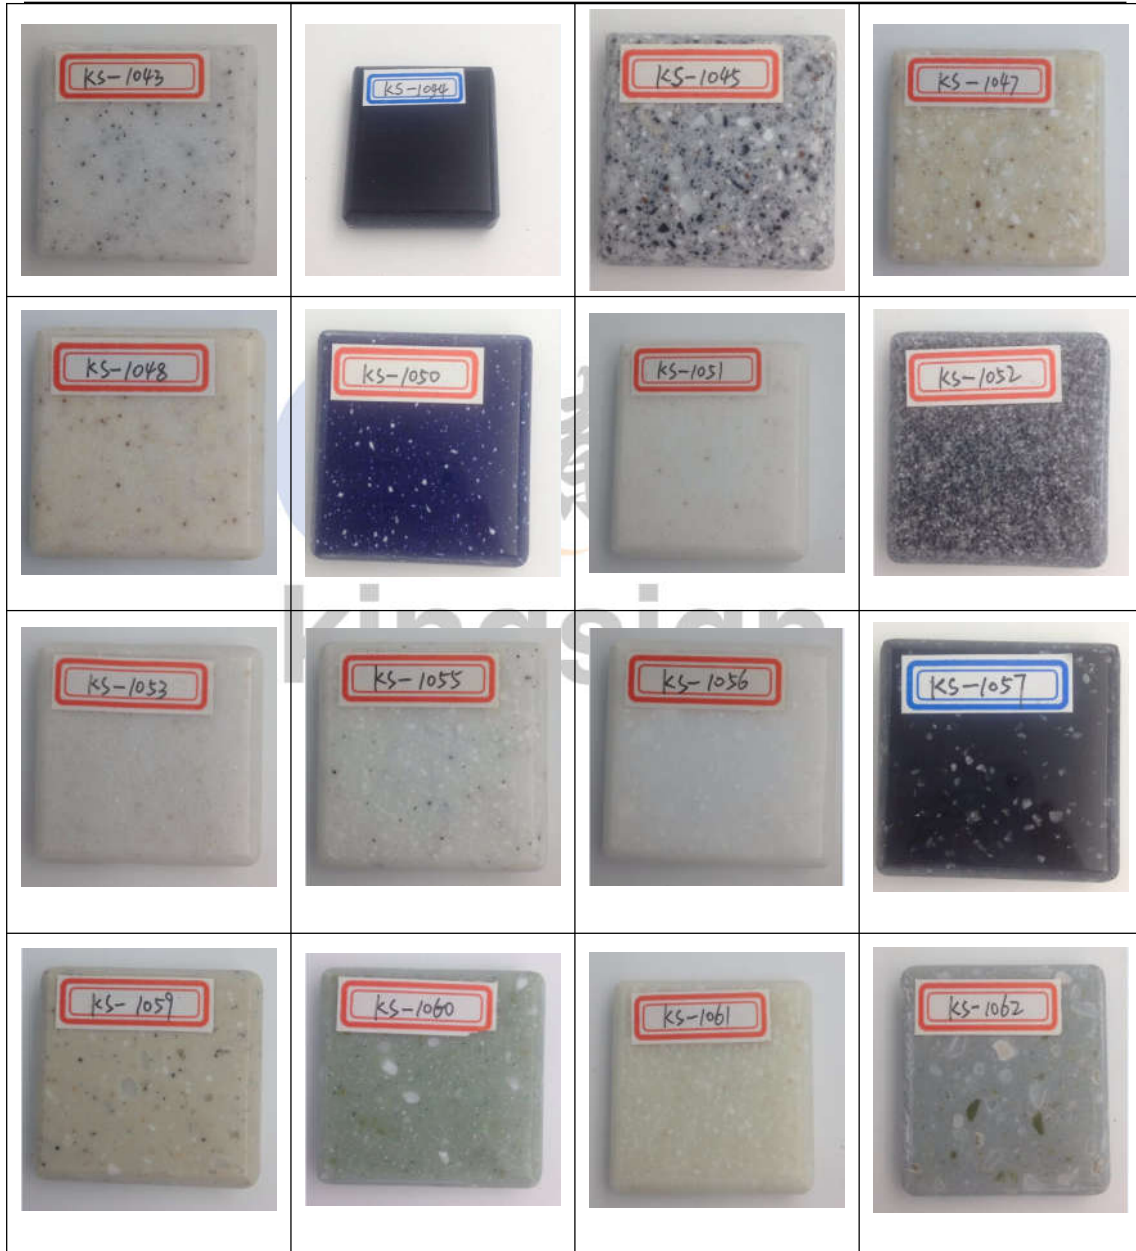

上海秦晟国际贸易有限公司
Shanghai Kingsign International Trade Co., Ltd
Tel: (86 512) 57201884, 13370070913
Fax: (86 512) 57201944
Http://www.shkingsign.com
地址: 江苏省昆山市花桥镇花安路171号1幢801室