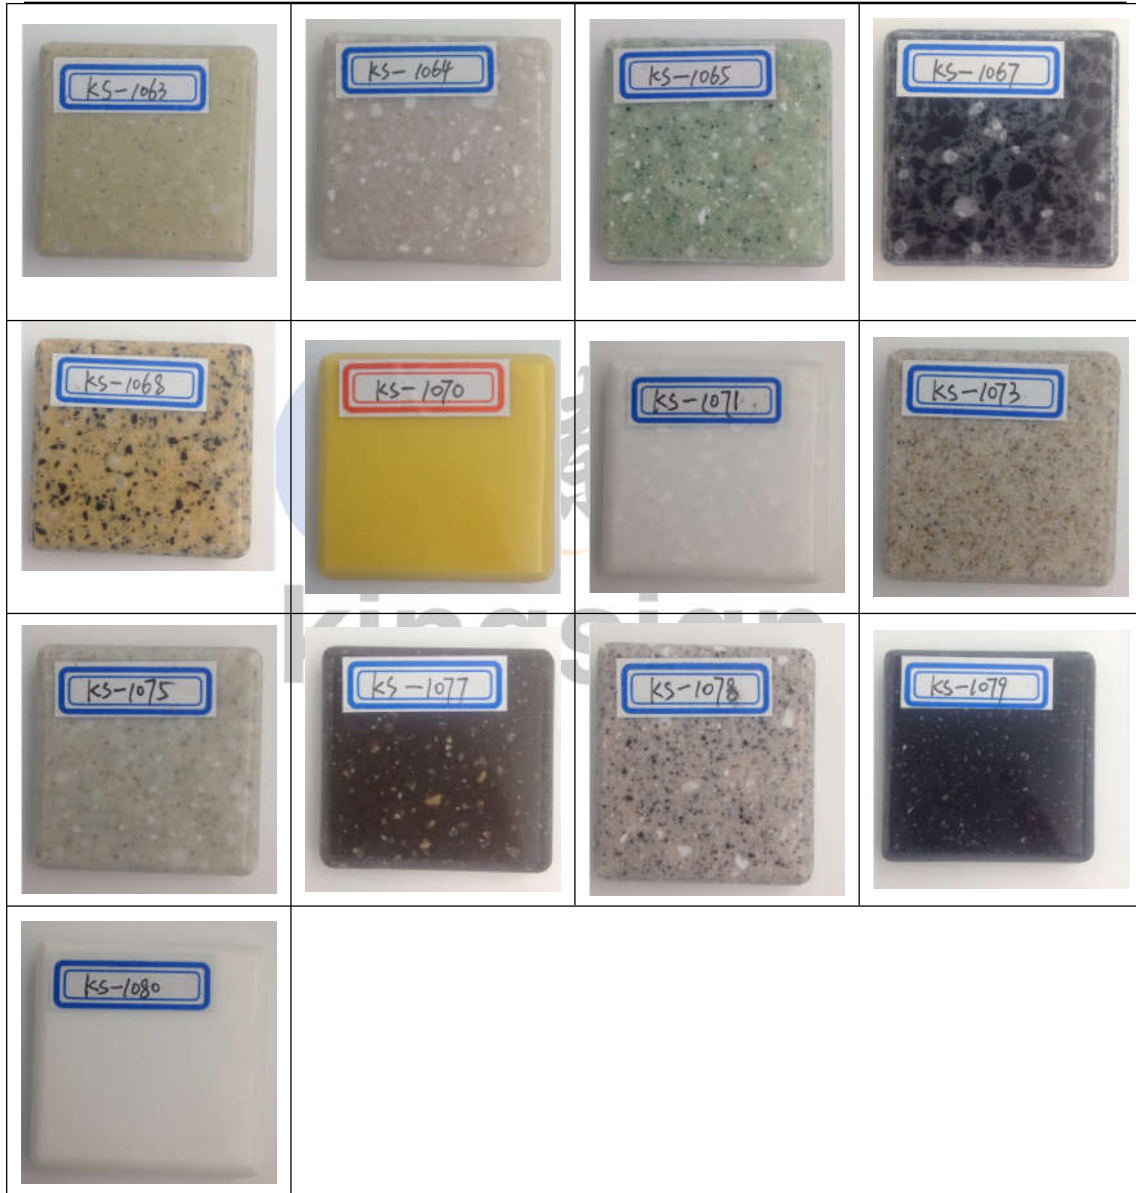

上海秦晟国际贸易有限公司
Shanghai Kingsign International Trade Co., Ltd
Tel:(86 512)57201884, 13370070913
Fax:(86 512)57201944
Http://www.shkingsign.com
地址：江苏省昆山市花桥镇花安路171号1幢801室

Modified Acrylic solid surface