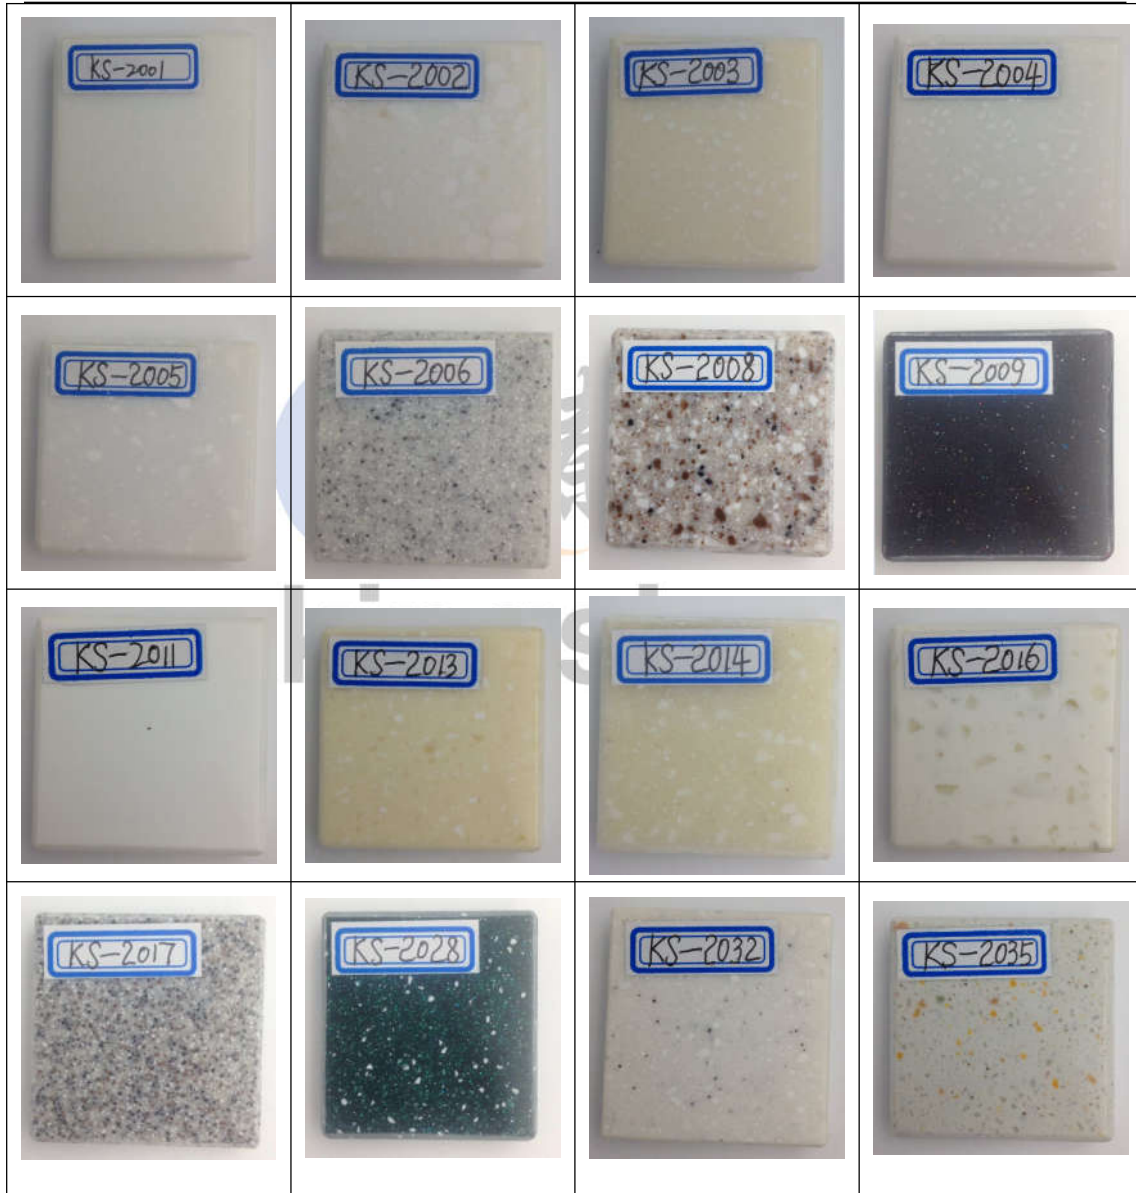

上海秦晟国际贸易有限公司
Shanghai Kingsign International Trade Co., Ltd
Tel:(86 512)57201884, 13370070913
Fax:(86 512)57201944
Http://www.shkingsign.com
地址：江苏省昆山市花桥镇花安路171号1幢801室